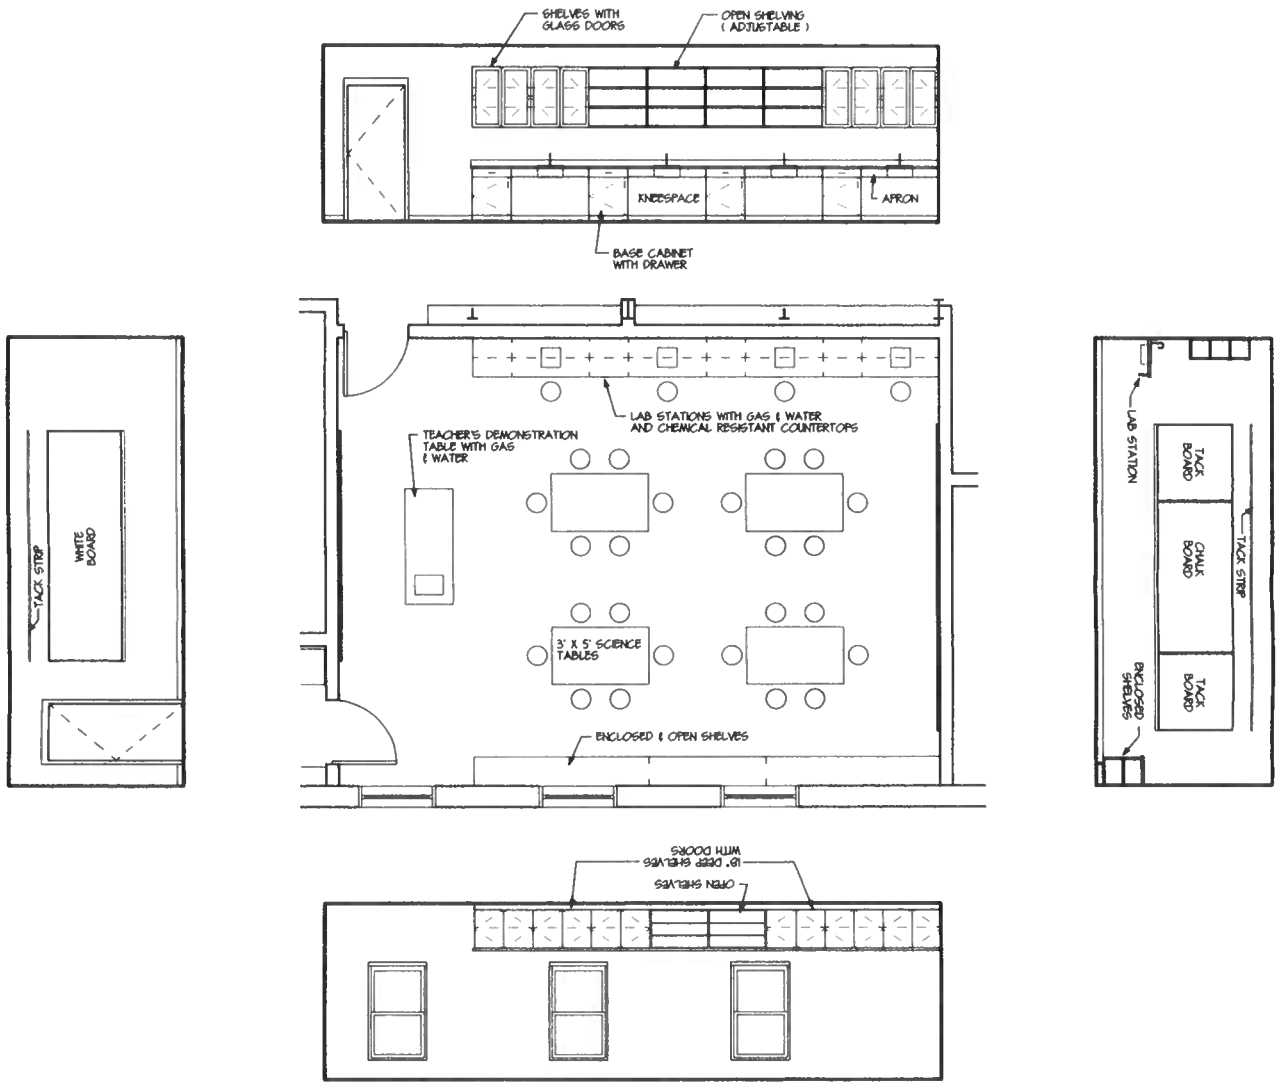

TYPICAL CLASSROOM 1ST AND 4TH GRADE

SCALE: 1/4" = 1'-0"

TYPICAL CLASSROOM 2ND AND 3RD GRADE

SCALE: 1/4" = 1'-0"

TYPICAL CLASSROOM 5TH GRADE

SCALE: 1/4" = 1'-0"

TYPICAL CLASSROOM 6TH GRADE
SCALE: 1/4" = 1'-0"

7TH AND 8TH GRADE CLASSROOM
 SCALE: 1/4" = 1'-0"

7TH AND 8TH GRADE SCIENCE ROOM

SCALE: 1/4" = 1'-0"

7TH AND 8TH GRADE CLASSROOM

SCALE: 1/4" = 1'-0"

MEDIA CENTER AT MIDDLE SCHOOL

DISCOVERY & ART AT ELEMENTARY SCHOOL