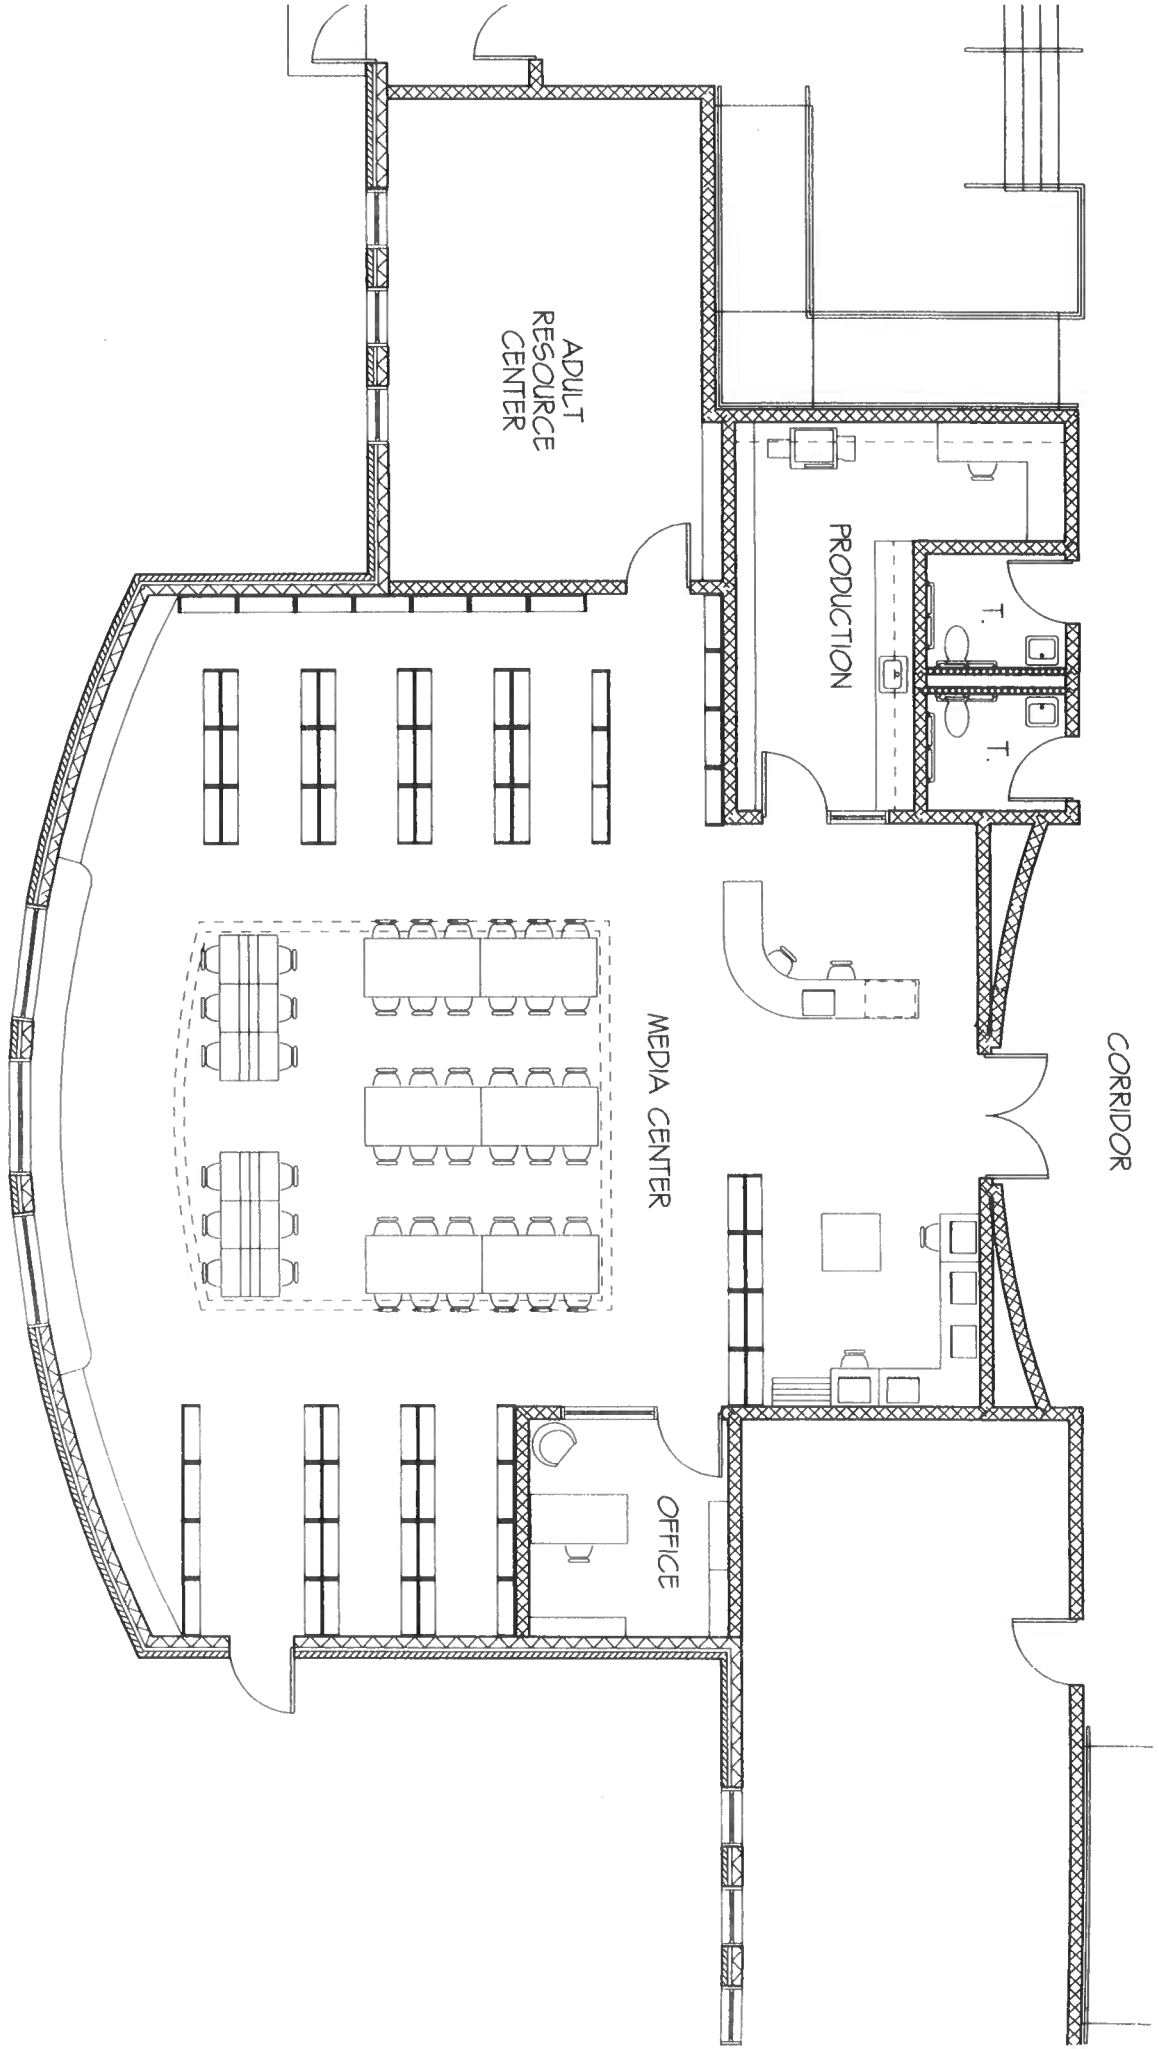

TYPICAL CLASSROOM 1ST AND 4TH GRADE

SCALE: 1/4" = 1'-0"

TYPICAL CLASSROOM 2ND AND 3RD GRADE

SCALE: 1/4" = 1'-0"

TYPICAL CLASSROOM 5TH GRADE

SCALE: 1/4" = 1'-0"

TYPICAL CLASSROOM 6TH GRADE
SCALE: 1/4" = 1'-0"

7TH AND 8TH GRADE CLASSROOM
 SCALE: 1/4" = 1'-0"

7TH AND 8TH GRADE SCIENCE ROOM

SCALE: 1/4" = 1'-0"

7TH AND 8TH GRADE CLASSROOM

SCALE: 1/4" = 1'-0"

MEDIA CENTER AT MIDDLE SCHOOL

DISCOVERY & ART AT ELEMENTARY SCHOOL

CAFETORIUM

STOR.

LIFT

STOR.

CAFETORIUM

STOR.

STOR.

CORRIDOR