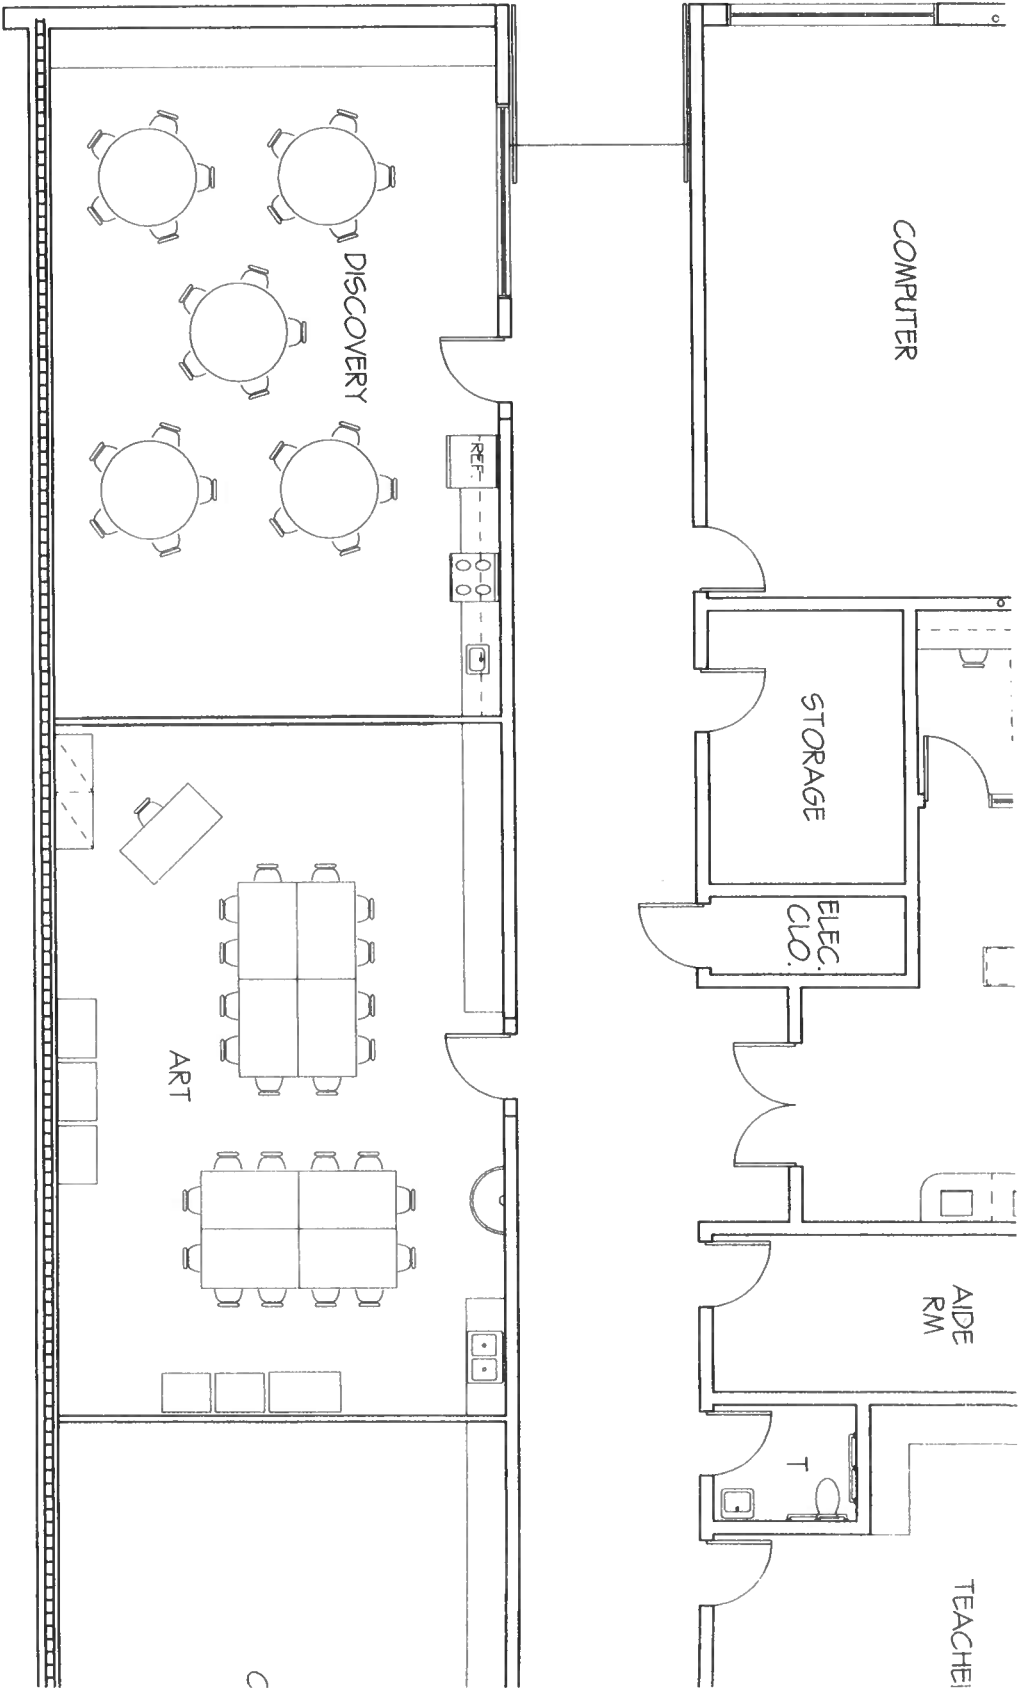

TYPICAL CLASSROOM 1ST AND 4TH GRADE

SCALE: 1/4" = 1'-0"

TYPICAL CLASSROOM 2ND AND 3RD GRADE

SCALE: 1/4" = 1'-0"

TYPICAL CLASSROOM 5TH GRADE

SCALE: 1/4" = 1'-0"

TYPICAL CLASSROOM 6TH GRADE
SCALE: 1/4" = 1'-0"

7TH AND 8TH GRADE CLASSROOM
 SCALE: 1/4" = 1'-0"

7TH AND 8TH GRADE SCIENCE ROOM

SCALE: 1/4" = 1'-0"

7TH AND 8TH GRADE CLASSROOM

SCALE: 1/4" = 1'-0"

MEDIA CENTER AT MIDDLE SCHOOL

DISCOVERY & ART AT ELEMENTARY SCHOOL

CAFETORIUM

STOR.

LIFT

STOR.

CAFETORIUM

STOR.

STOR.

CORRIDOR