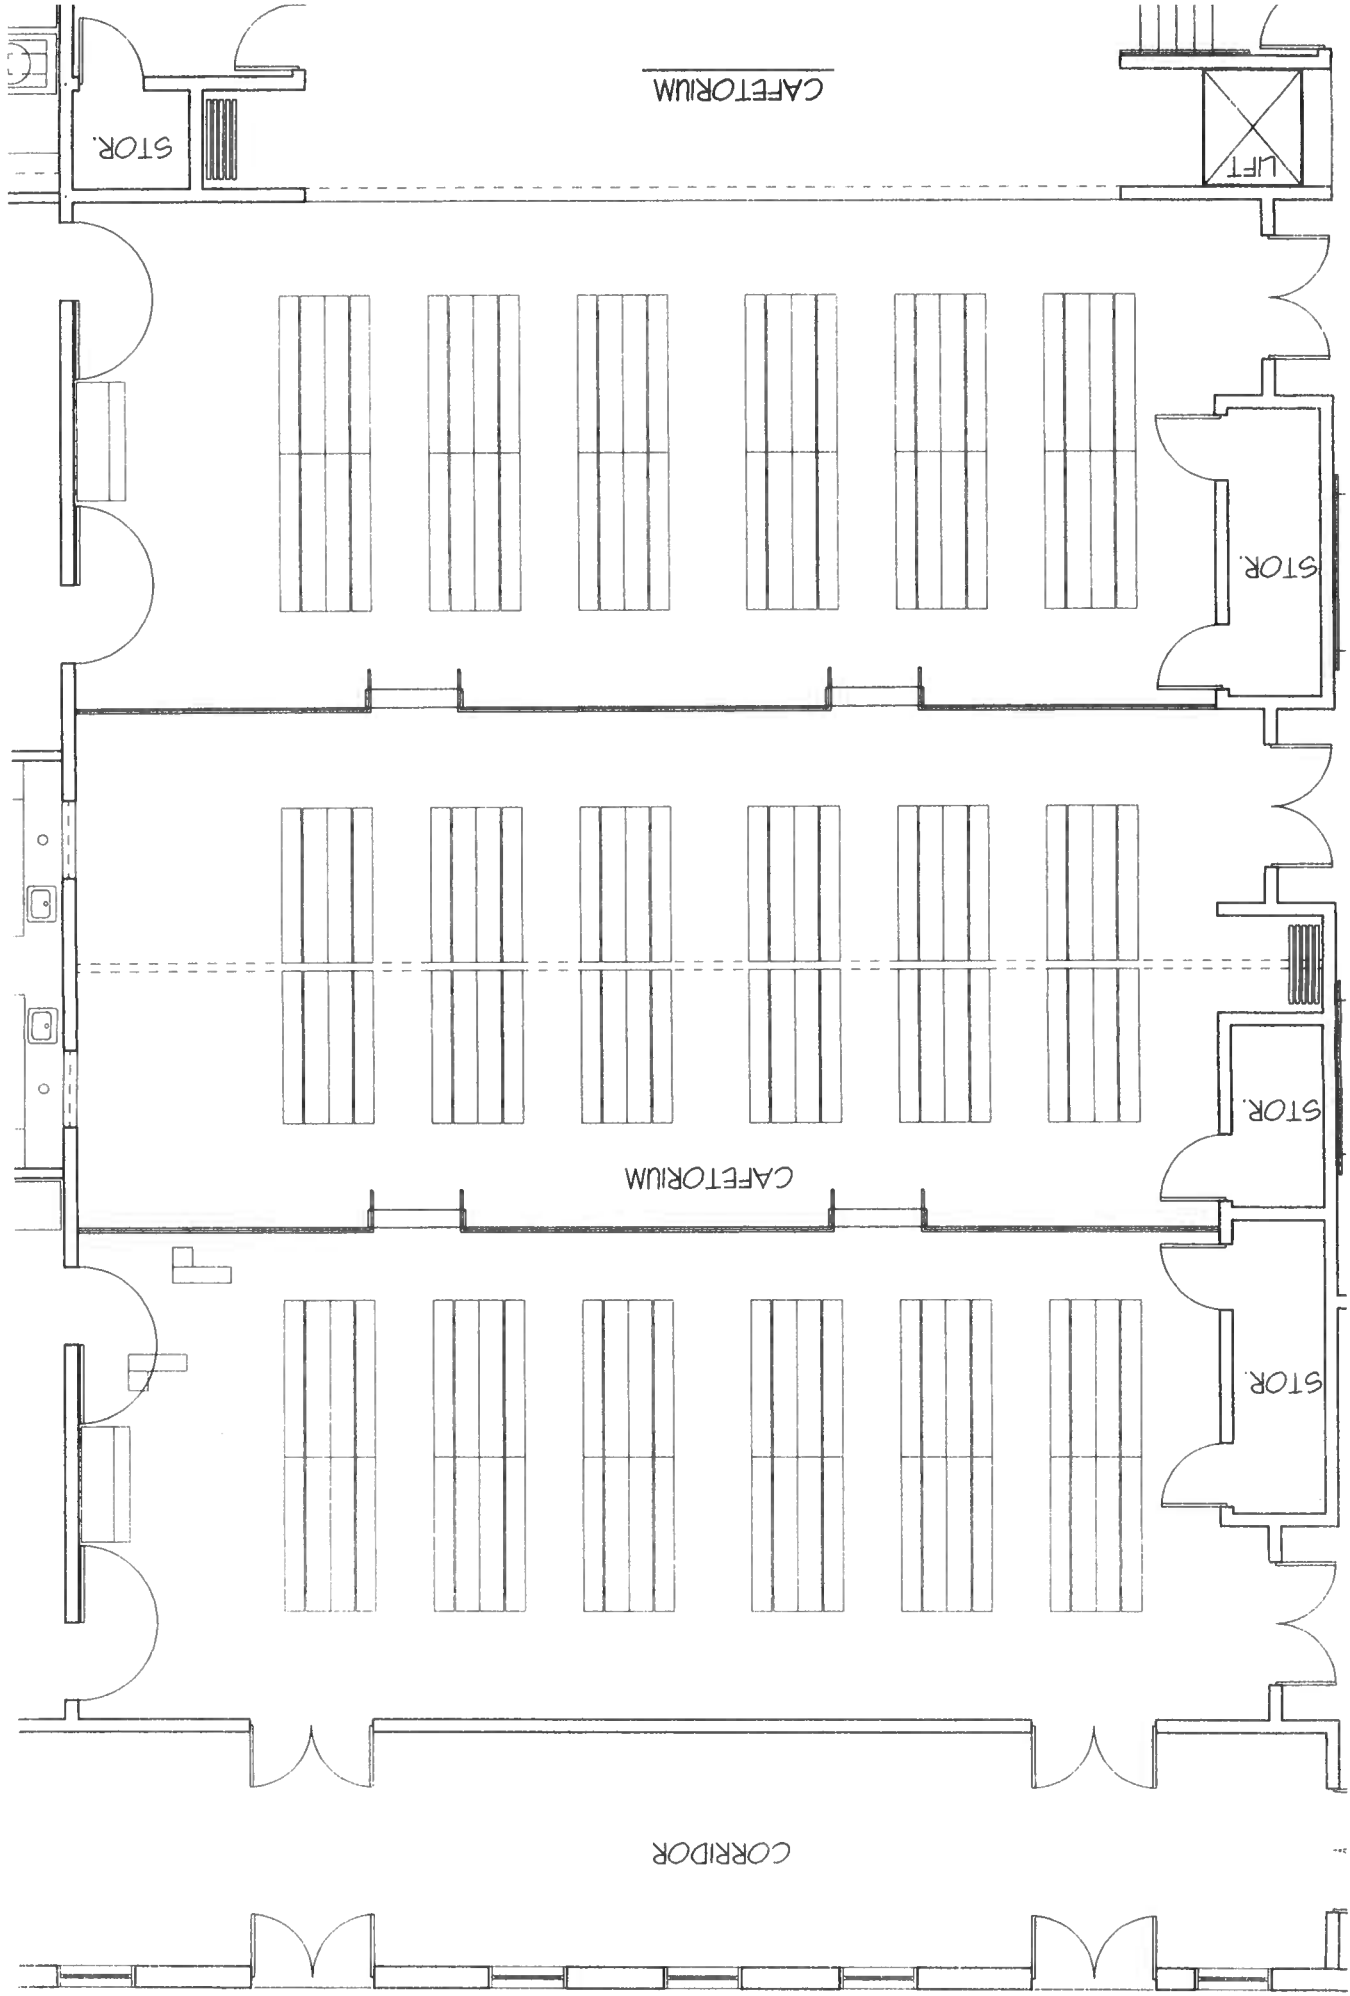

TYPICAL CLASSROOM 1ST AND 4TH GRADE

SCALE: 1/4" = 1'-0"

TYPICAL CLASSROOM 2ND AND 3RD GRADE

SCALE: 1/4" = 1'-0"

TYPICAL CLASSROOM 5TH GRADE

SCALE: 1/4" = 1'-0"

TYPICAL CLASSROOM 6TH GRADE
SCALE: 1/4" = 1'-0"

7TH AND 8TH GRADE CLASSROOM
 SCALE: 1/4" = 1'-0"

7TH AND 8TH GRADE SCIENCE ROOM

SCALE: 1/4" = 1'-0"

7TH AND 8TH GRADE CLASSROOM

SCALE: 1/4" = 1'-0"

MEDIA CENTER AT MIDDLE SCHOOL

DISCOVERY & ART AT ELEMENTARY SCHOOL

CAFETORIUM

STOR.

LIFT

STOR.

CAFETORIUM

STOR.

STOR.

CORRIDOR